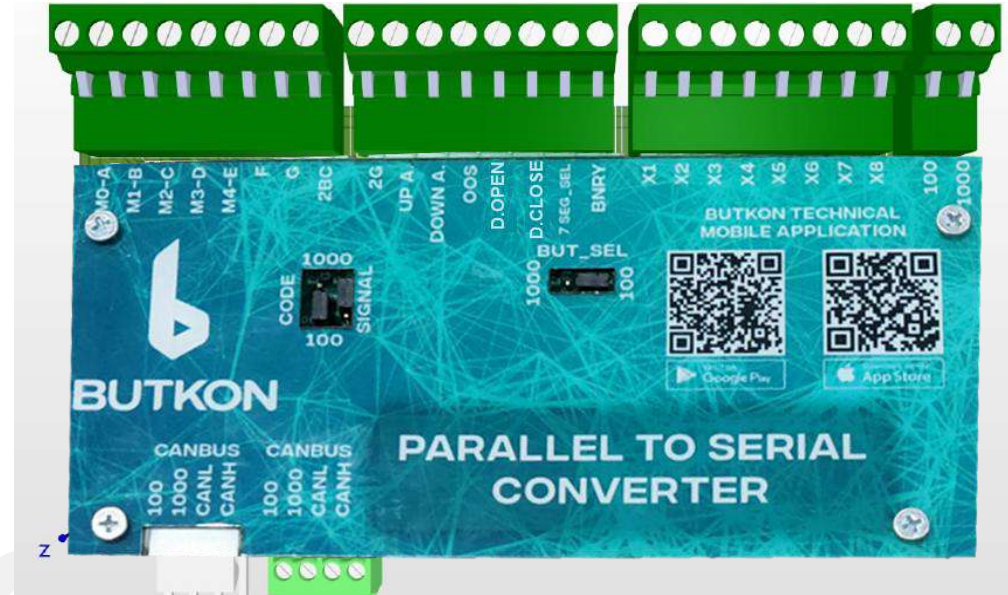

BUTKON PARALLEL TO SERIAL CONVERTER

LOP

BUTKON

Büyükçekircek OSB
513. Nolu Sk 13/1, 42250
Selçuklu Konya-Türkiye
+903323426650
info@butkon.com