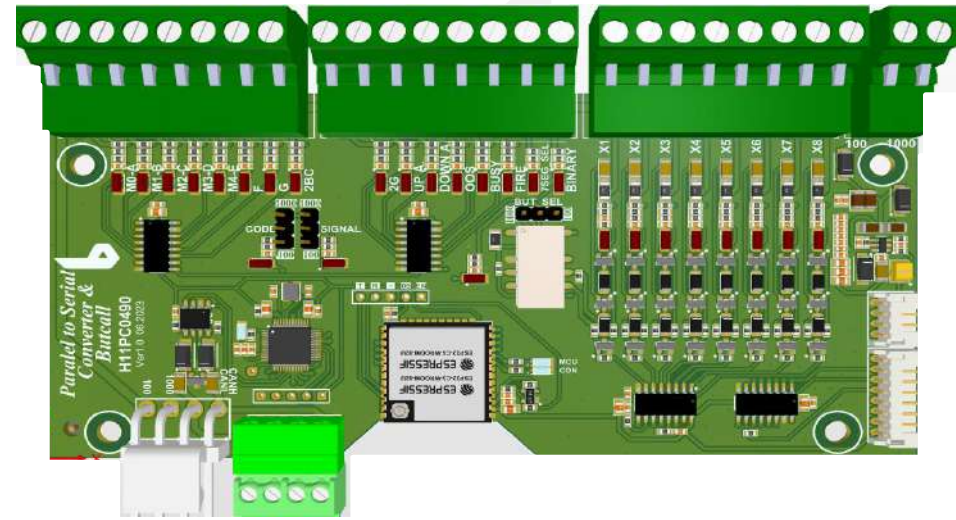

BUTKON PARALLEL TO SERIAL CONVERTER

PARALLEL TO SERIAL

Parallel to Serial card produced by Butkon is a new product that converts all parallel system panels into Butkon serial system. Parallel to Serial card is connected to the floor, code and warning ends of the terminal board in the panel in the machine room with a short cable. LOP and COP cables are entered into the card to operate the system.

1. If floor register terminals work with 100, BUT_SEL jumper is connected to 100, if it works with 1000, it is connected to 1000.
2. If the code terminals work with 100, the CODE jumper is connected to 100, if it works with 1000, it is connected to 1000.
3. If the signal terminals work with 100, the SIGNAL jumper is connected to 100, if it works with 1000, it is connected to 1000'.
4. If the code end 7 segment (ABCDE...) is to be operated, 100 should be connected to the 7 segment end. If the code tip graycode (M0, M1, M2...) will be used, do not connect anything to the 7 segment and binary tip. If we want the code tip to run binary, 100 must be entered to the binary tip.

BUTKON

Büyükçekircek OSB
513. Nolu Sk 13/1, 42250
Selçuklu Konya-Türkiye
+903323426650
info@butkon.com

BUTKON PARALLEL TO SERIAL CONVERTER

1 HOW TO MAKE PARALLEL TO SERIAL CONNECTION?

SELECTION PINS ;

IF 100 IS CONNECTED TO THE BINARY PIN, BINARY MODE IS ACTIVE, OTHERWISE GRAY MODE IS ACTIVE

IF 100 IS CONNECTED TO THE '7SEG SEL' PIN, THEN THE 7SEGMENT PINS (A,B,...2G,2BC) ARE ACTIVE, OTHERWISE DOT PINS (M0, M1, M2....) ARE ACTIVE

BUTKON

Büyükçekircek OSB
513. Nolu Sk 13/1, 42250
Selçuklu Konya-Türkiye
+903323426650
info@butkon.com