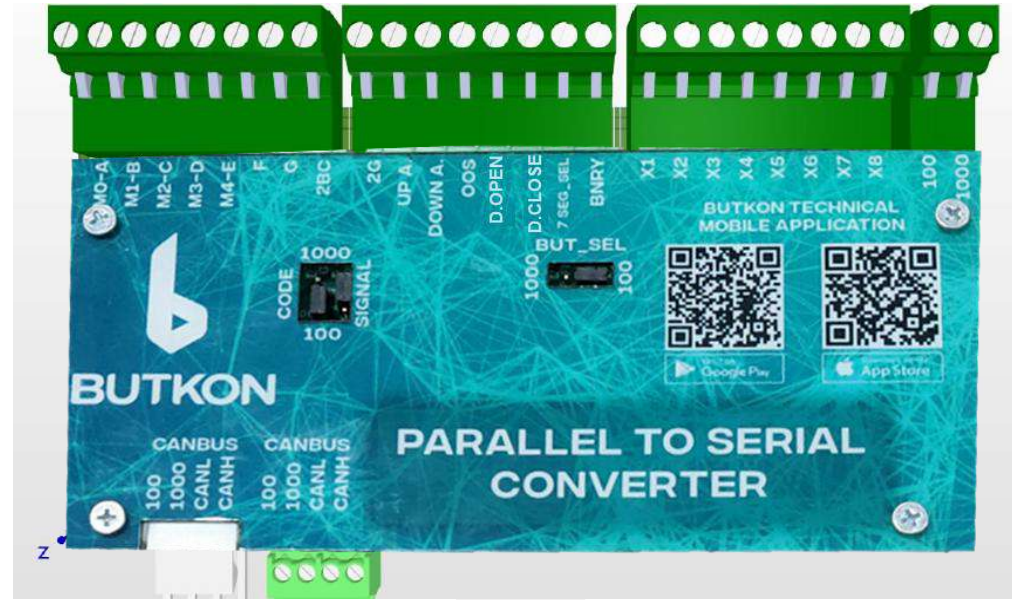

BUTKON PARALLEL TO SERIAL CONVERTER

PARALLEL TO SERIAL

Parallel to Serial card produced by Butkon is a new product that converts all parallel system panels into Butkon serial system. Parallel to Serial card is connected to the floor, code and warning ends of the terminal board in the panel in the machine room with a short cable. LOP and COP cables are entered into the card to operate the system.

IF 100 IS CONNECTED TO THE '7SEG SEL' PIN, THEN THE 7SEGMENT PINS (A,B,...2G,2BC) ARE ACTIVE, OTHERWISE DOT PINS (M0, M1, M2....) ARE ACTIVE

BUTKON

Büyükçekircek OSB
513. Nolu Sk 13/1, 42250
Selçuklu Konya-Türkiye
+903323426650
info@butkon.com

BUTKON PARALLEL TO SERIAL CONVERTER

LOP

BUTKON

Büyükçekircek OSB
513. Nolu Sk 13/1, 42250
Selçuklu Konya-Türkiye
+903323426650
info@butkon.com

BUTKON PARALLEL TO SERIAL CONVERTER

BCC COP

10m BCOP Cable

COP