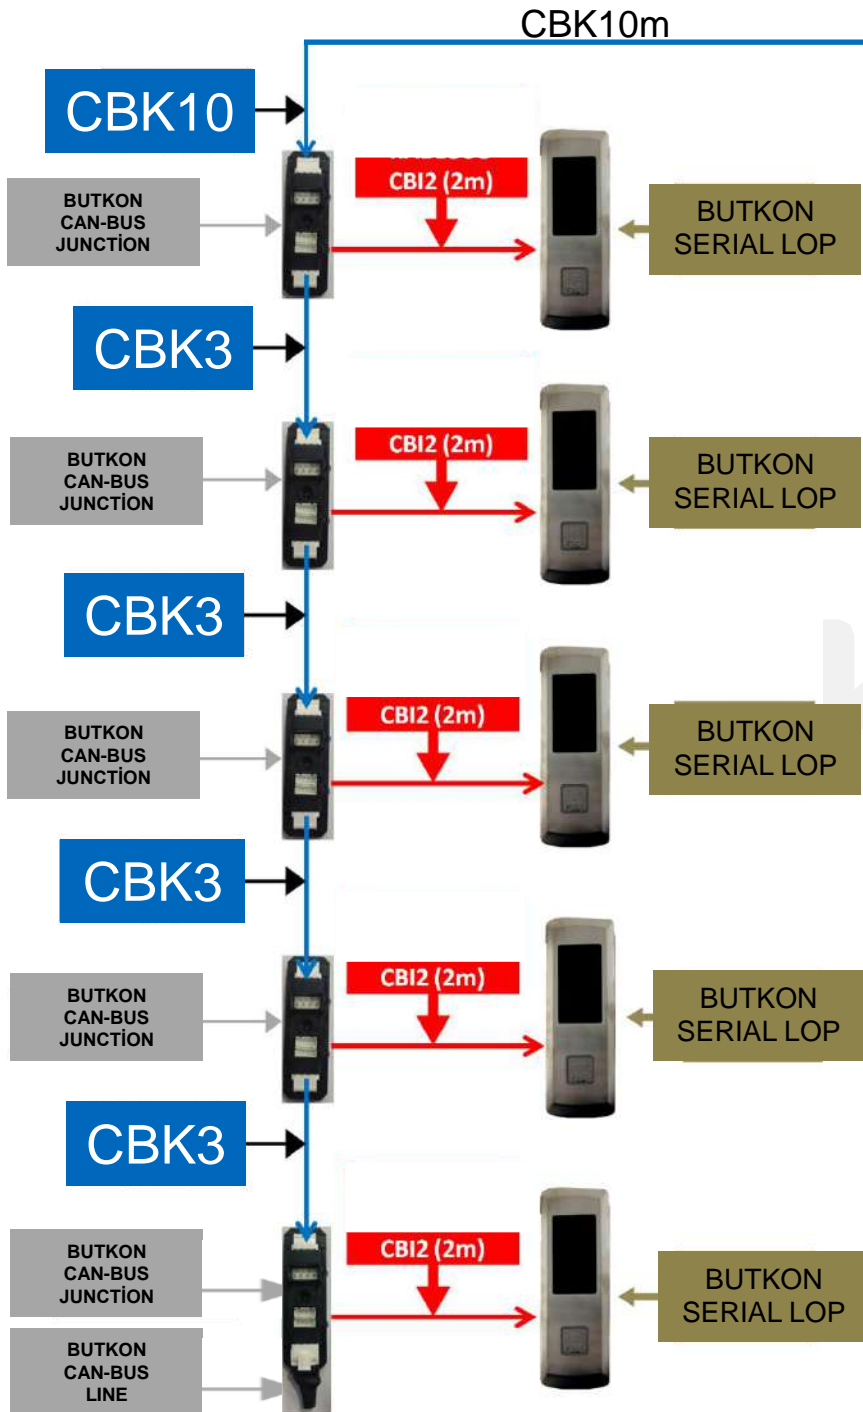

BUTKON PARALLEL TO SERIAL CONVERTER

LOP

BUTKON

Büyükçekircek OSB
513. Nolu Sk 13/1, 42250
Selçuklu Konya-Türkiye
+903323426650
info@butkon.com