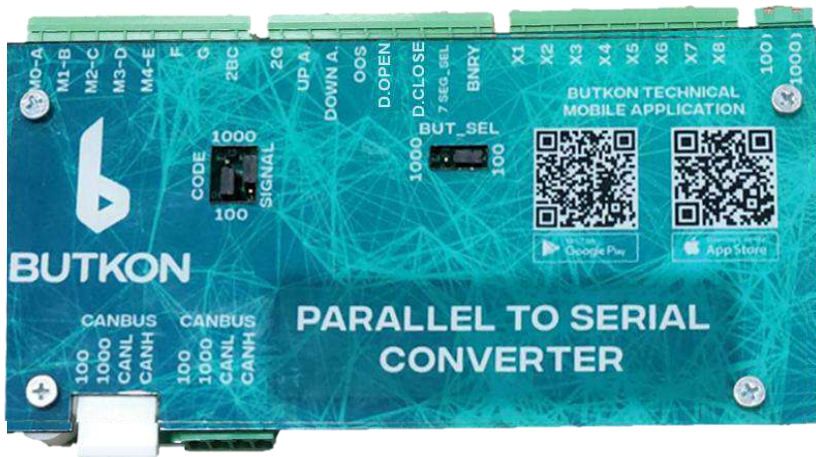

BUTKON PARALLEL TO SERIAL CONVERTER

PARALLEL TO SERIAL

Parallel to Serial card produced by Butkon is a new product that converts all parallel system panels into Butkon serial system. Parallel to Serial card is connected to the floor, code and warning ends of the terminal board in the panel in the machine room with a short cable. LOP and COP cables are entered into the card to operate the system.

1. If floor register terminals work with 100, BUT_SEL jumper is connected to 100, if it works with 1000, it is connected to 1000.
2. If the code terminals work with 100, the CODE jumper is connected to 100, if it works with 1000, it is connected to 1000.
3. If the signal terminals work with 100, the SIGNAL jumper is connected to 100, if it works with 1000, it is connected to 1000'.
4. If the code end 7 segment (ABCDE...) is to be operated, 100 should be connected to the 7 segment end. If the code tip graycode (M0, M1, M2...) will be used, do not connect anything to the 7 segment and binary tip. If we want the code tip to run binary, 100 must be entered to the binary tip.

BUTKON

Büyükçekircek OSB
513. Nolu Sk 13/1, 42250
Selçuklu Konya-Türkiye
+903323426650
info@butkon.com

BUTKON PARALLEL TO SERIAL CONVERTER

1 HOW TO MAKE PARALLEL TO SERIAL CONNECTION?

SELECTION PINS ;

IF 100 IS CONNECTED TO THE BINARY PIN, BINARY MODE IS ACTIVE, OTHERWISE GRAY MODE IS ACTIVE

IF 100 IS CONNECTED TO THE '7SEG SEL' PIN, THEN THE 7SEGMENT PINS (A,B,...2G,2BC) ARE ACTIVE, OTHERWISE DOT PINS (M0, M1, M2....) ARE ACTIVE

BUTKON

Büyükçekircek OSB
513. Nolu Sk 13/1, 42250
Selçuklu Konya-Türkiye
+903323426650
info@butkon.com