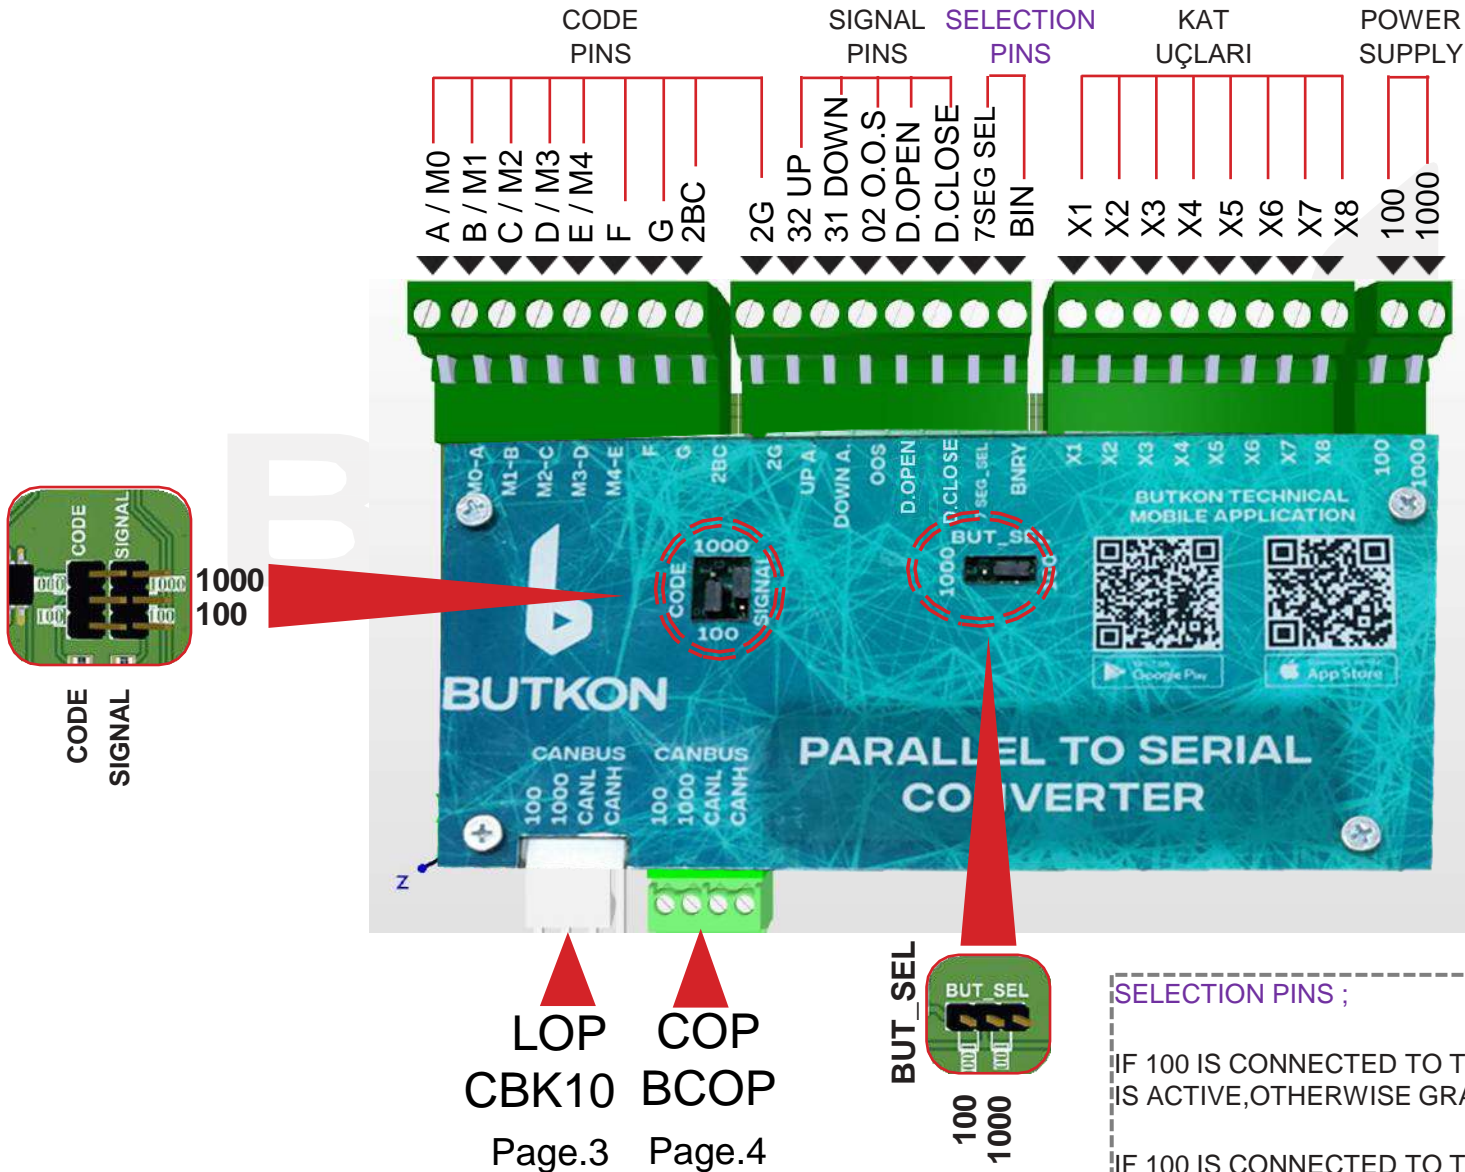

BUTKON PARALLEL TO SERIAL CONVERTER

PARALLEL TO SERIAL

Parallel to Serial card produced by Butkon is a new product that converts all parallel system panels into Butkon serial system. Parallel to Serial card is connected to the floor, code and warning ends of the terminal board in the panel in the machine room with a short cable. LOP and COP cables are entered into the card to operate the system.

1. If floor register terminals work with 100, BUT_SEL jumper is connected to 100, if it works with 1000, it is connected to 1000.
2. If the code terminals work with 100, the CODE jumper is connected to 100, if it works with 1000, it is connected to 1000.
3. If the signal terminals work with 100, the SIGNAL jumper is connected to 100, if it works with 1000, it is connected to 1000'.
4. If the code end 7 segment (ABCDE...) is to be operated, 100 should be connected to the 7 segment end. If the code tip graycode (M0, M1, M2...) will be used, do not connect anything to the 7 segment and binary tip. If we want the code tip to run binary, 100 must be entered to the binary tip.

BUTKON

Büyükçekircek OSB
513. Nolu Sk 13/1, 42250
Selçuklu Konya-Türkiye
+903323426650
info@butkon.com

BUTKON PARALLEL TO SERIAL CONVERTER

1 HOW TO MAKE PARALLEL TO SERIAL CONNECTION?

SELECTION PINS ;

IF 100 IS CONNECTED TO THE BINARY PIN, BINARY MODE IS ACTIVE, OTHERWISE GRAY MODE IS ACTIVE

IF 100 IS CONNECTED TO THE '7SEG SEL' PIN, THEN THE 7SEGMENT PINS (A,B,...2G,2BC) ARE ACTIVE, OTHERWISE DOT PINS (M0, M1, M2....) ARE ACTIVE

BUTKON

Büyükçekircek OSB
513. Nolu Sk 13/1, 42250
Selçuklu Konya-Türkiye
+903323426650
info@butkon.com