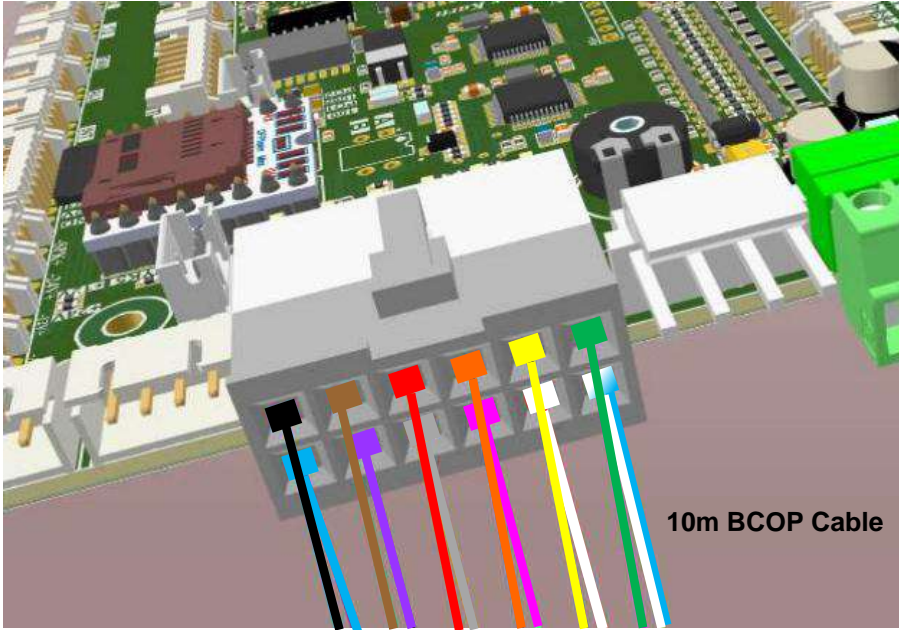

BUTKON PARALLEL TO SERIAL CONVERTER

BCC COP

10m BCOP Cable